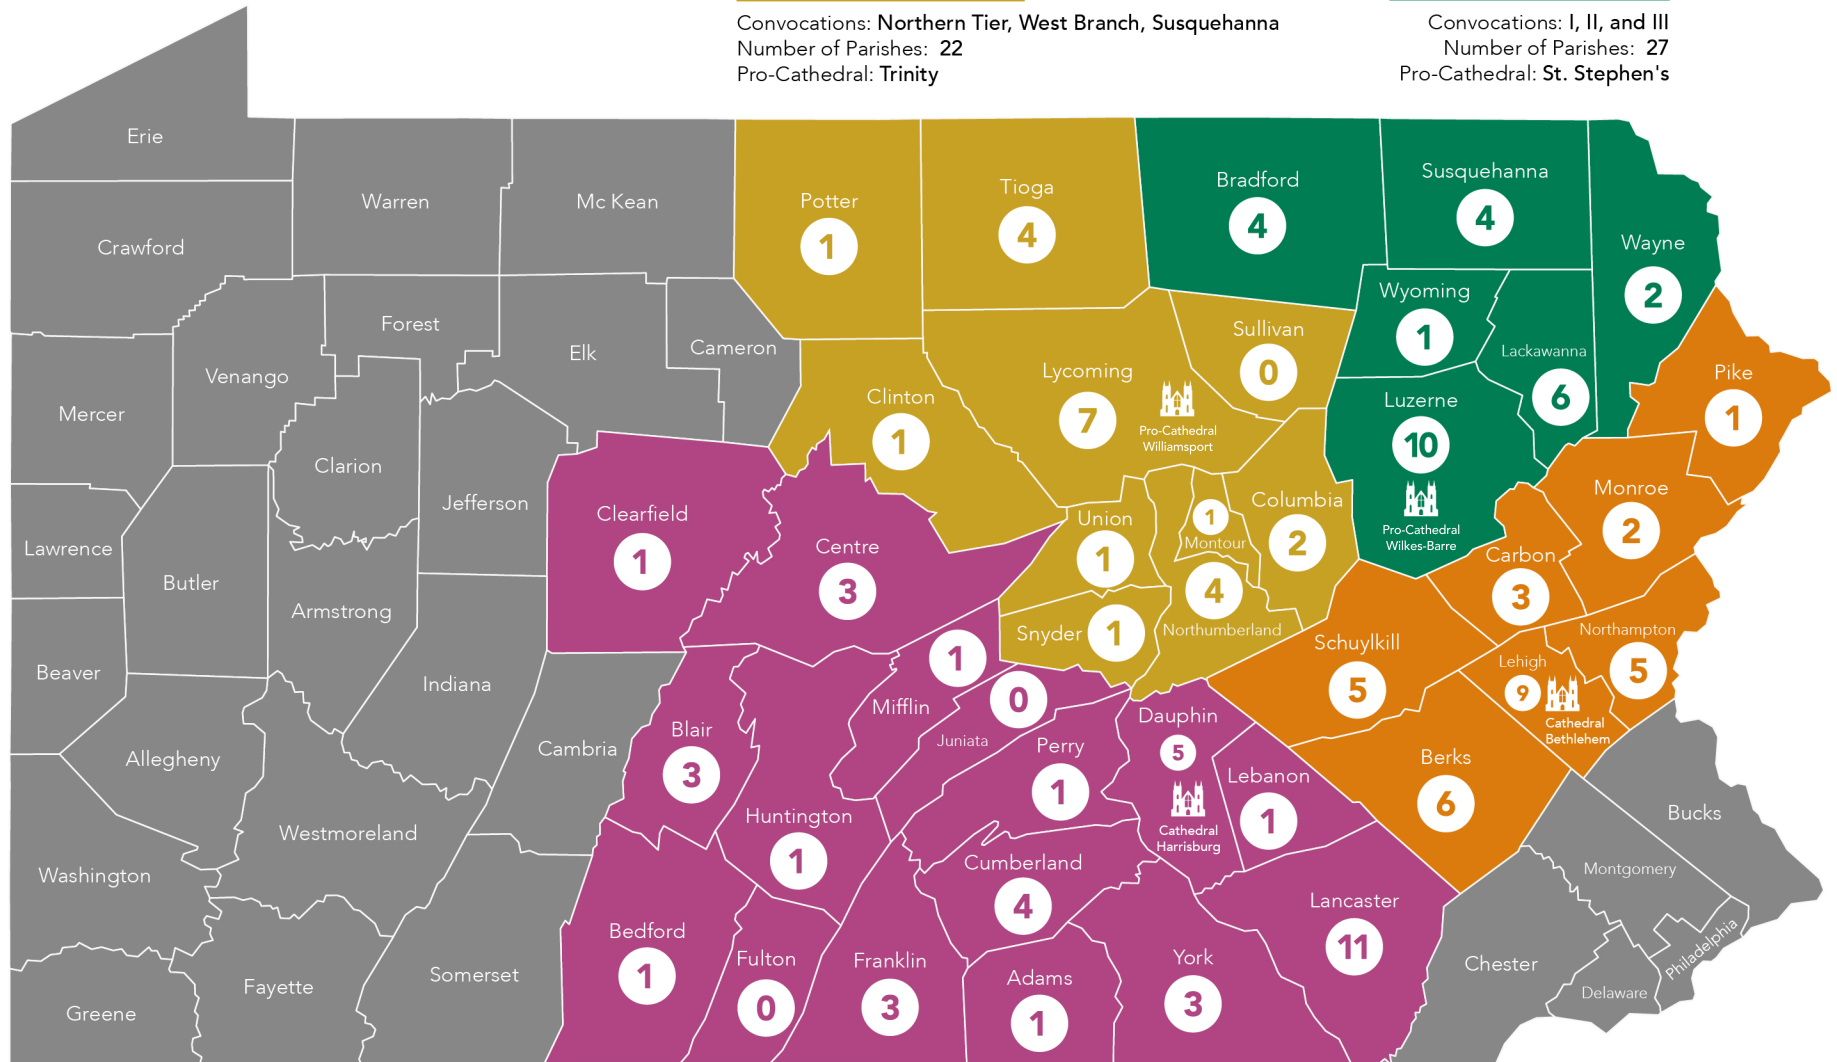

Potential Regions of a Reunified Diocese

Northwest Region

Convocations: Northern Tier, West Branch, Susquehanna
 Number of Parishes: 22
 Pro-Cathedral: Trinity

Northeast Region

Convocations: I, II, and III
 Number of Parishes: 27
 Pro-Cathedral: St. Stephen's

Southwest Region

Convocations: Altoona, Harrisburg, Southern and Lancaster
 Number of Parishes: 39
 Cathedral: St. Stephen's

Southeast Region

Convocations: IV, V, VI, VII and VIII
 Number of Parishes: 31
 Cathedral: Nativity